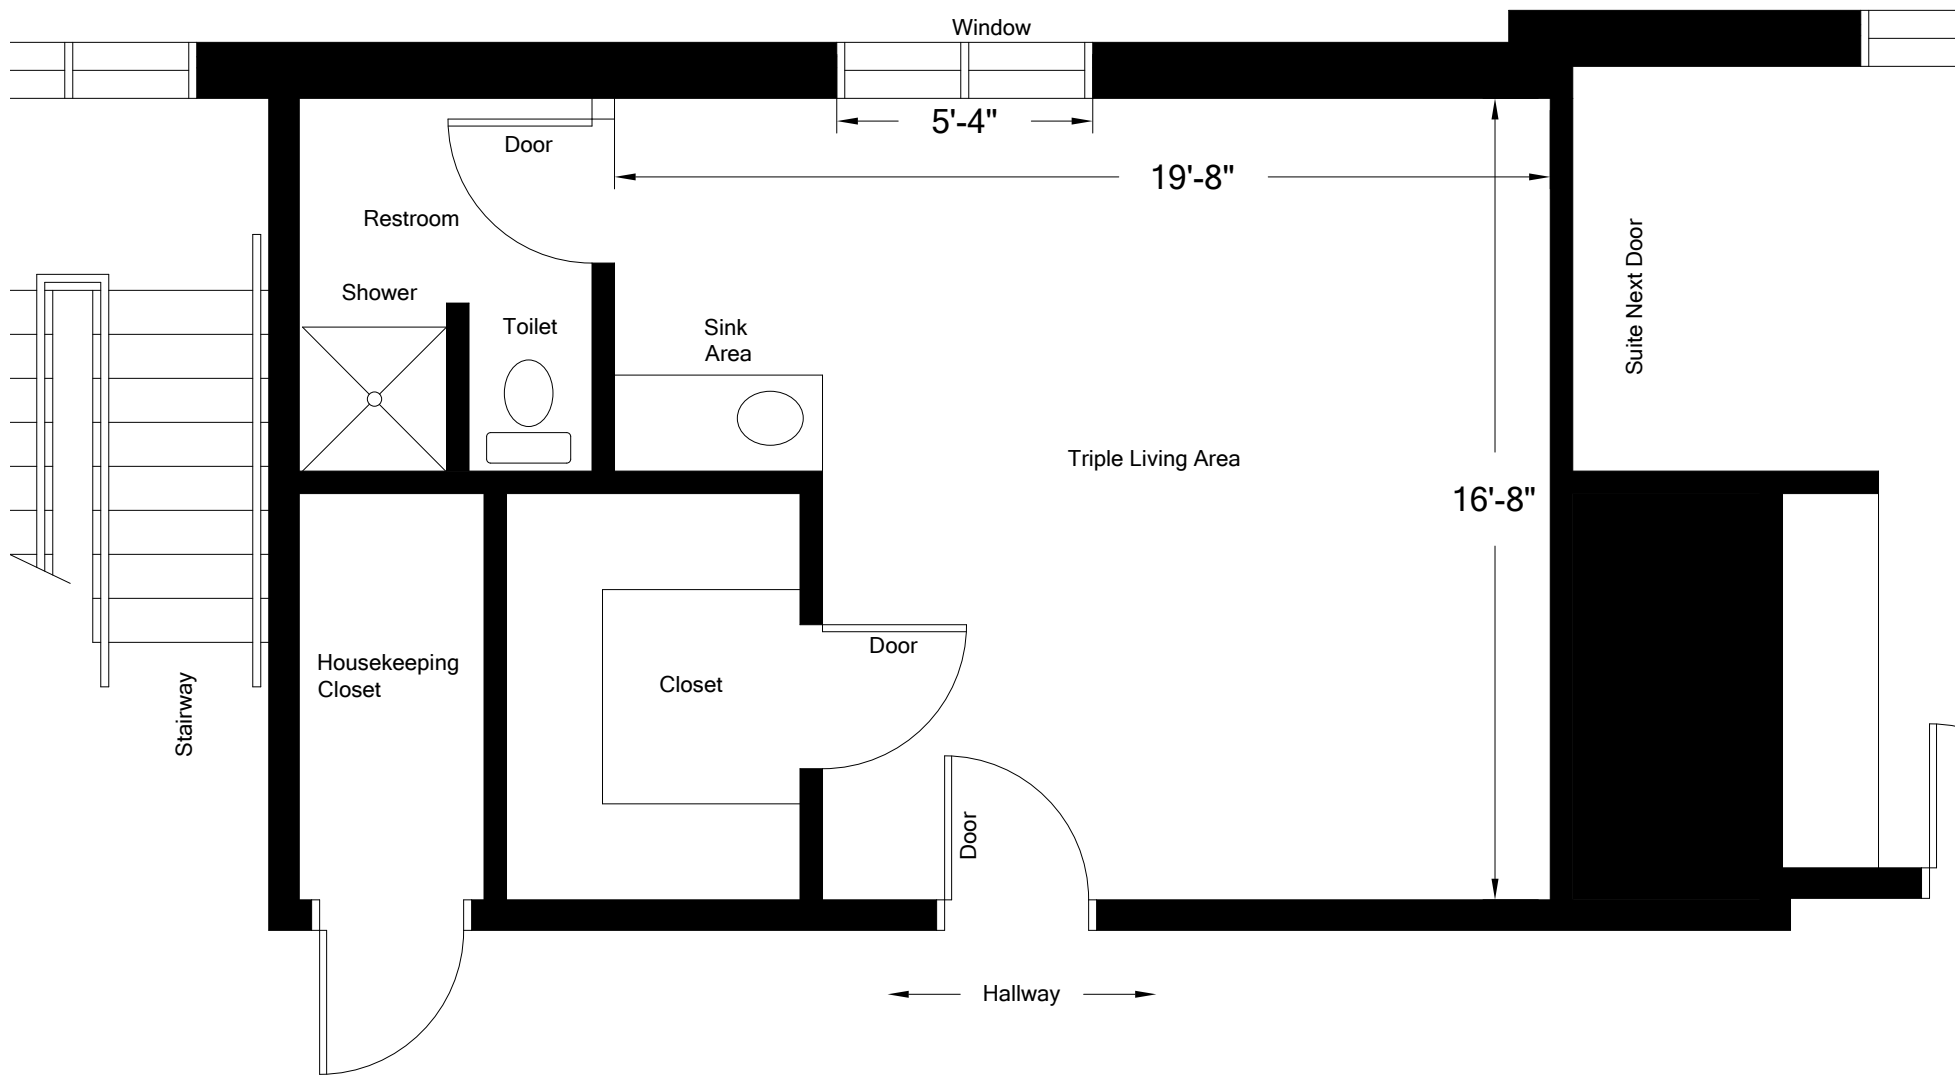

Date: January 2010

Scale: 1/4"=1'-0"

### Hodson Hall Typical Suite Layout "A"

Date: January 2010

Scale: 1/4"=1'-0"

### Hodson Hall Typical Suite Layout "B"

Date: January 2010

Scale: 1/4"=1'-0"

### Hodson Hall Triple Layout