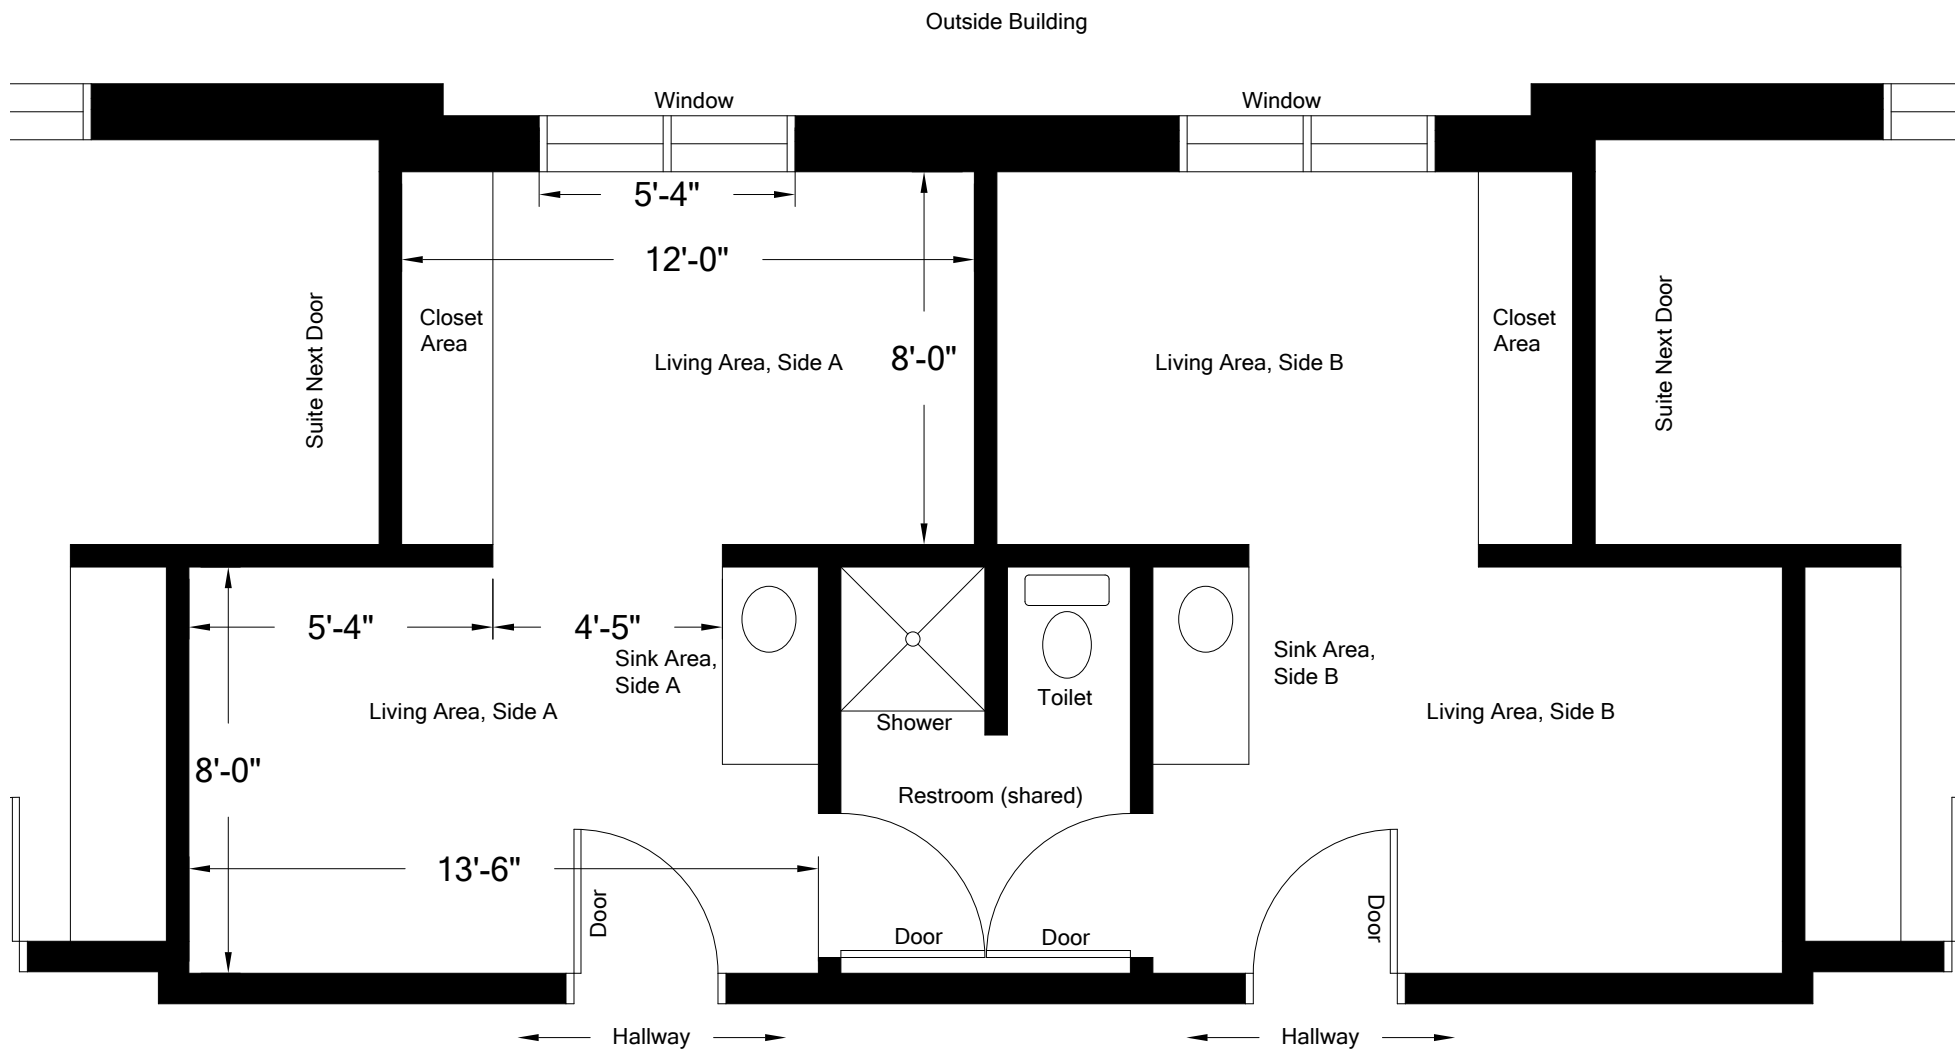

Date: January 2010

Scale: 1/4"=1'-0"

### Hodson Hall Typical Suite Layout "A"

Date: January 2010

Scale: 1/4"=1'-0"

### Hodson Hall Typical Suite Layout "B"

Date: January 2010

Scale: 1/4"=1'-0"

### Hodson Hall Triple Layout