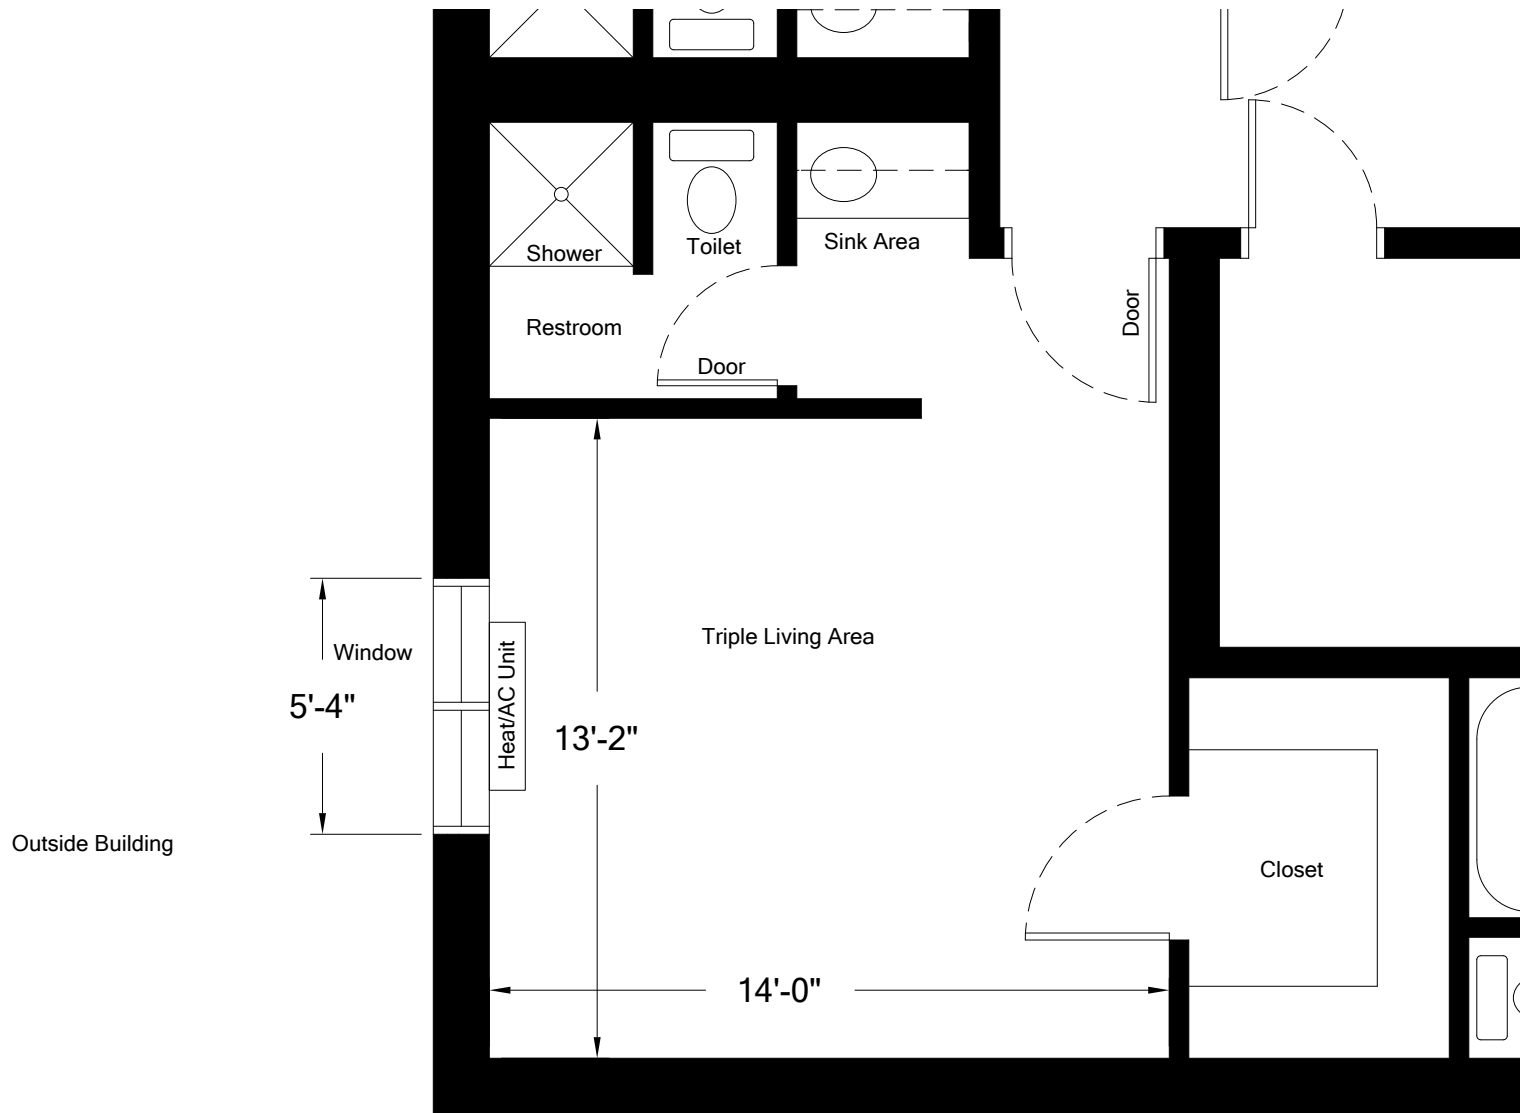

Date: January 2010

Scale: 1/4"=1'-0"

Carmin Hall Typical Suite Layout B

Date: January 2010

Scale: 1/4"=1'-0"

Carmin Hall Typical Suite Layout A

Date: January 2010

Scale: 1/4"=1'-0"

Carmin Hall Triple Layout