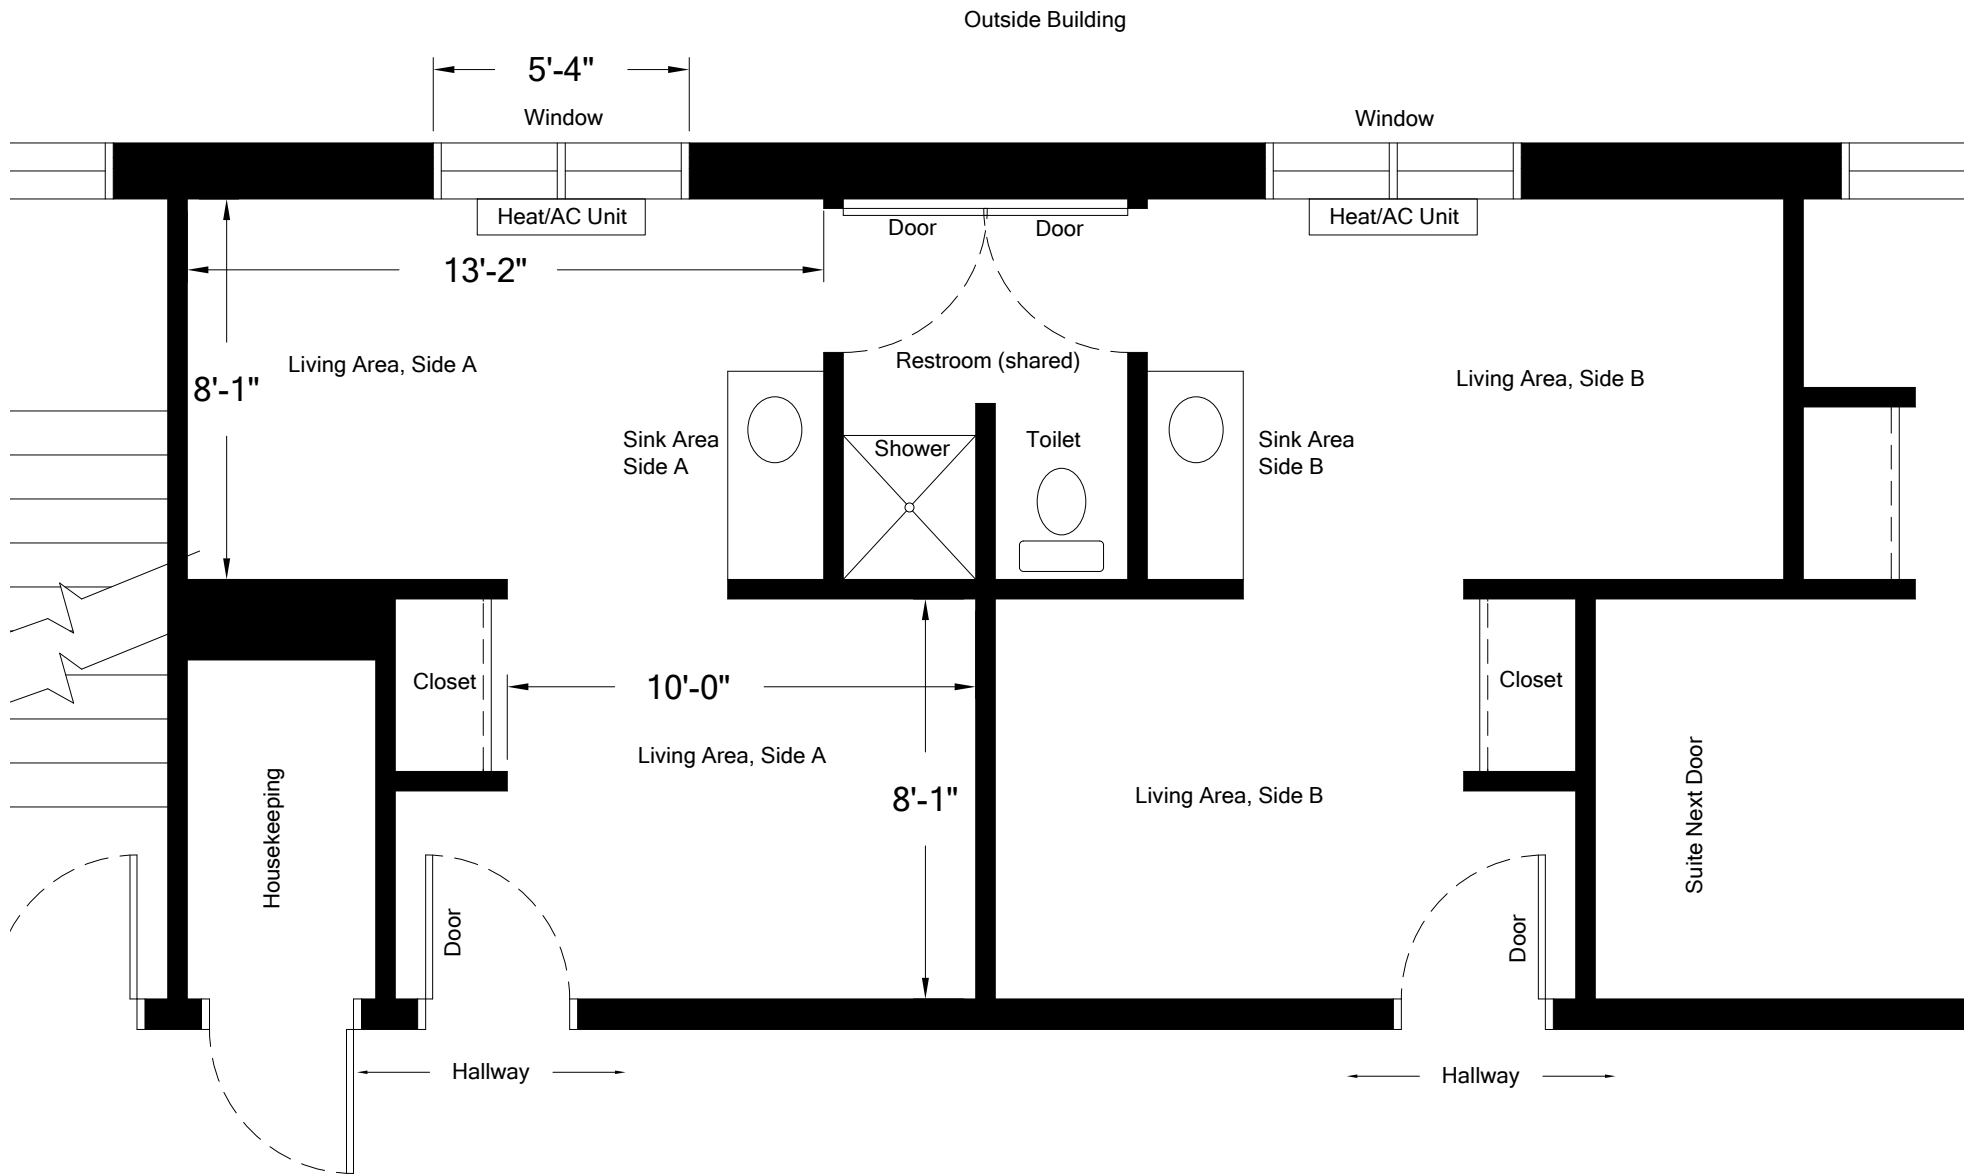

Date: January 2010

Scale: 1/4"=1'-0"

Carmin Hall Typical Suite Layout B

Date: January 2010

Scale: 1/4"=1'-0"

Carmin Hall Typical Suite Layout A

Date: January 2010

Scale: 1/4"=1'-0"

Carmin Hall Triple Layout